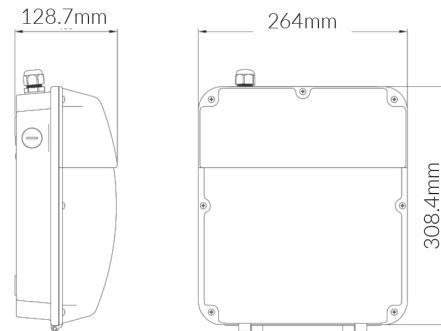

VBLWPK-4114-CCT

Our 36W 4114 SERIES LED Wall Pack boasts a heavy duty construction and features a black aluminium base and polycarbonate reeded diffuser. This robust Wall Pack is switchable between 3000K, 4000K and 5500K and generates 2570 lumens, up to 2760 lumens. With an IP65 rating and an IK10 resistance rating, this is an ideal fitting for outdoors & areas prone to acts of vandalism. Includes a 50,000 hour lifespan and 3 year warranty.

SKU	VBLWPK-4114-CCT
Luminaire efficacy	76.7 lm/W
EAN	9340994027517
Light Colour	CCT
Wattage	36 W
Lumen output	2760 lm
IP rating	65
IK Rating	10
CRI	80
Beam Angle	90 Degrees
Trim colour	Black
Length	264 mm
Width	130 mm
Lifespan	50000 Hours
Warranty	3 Years
Mounting type	Surface
LED source	SMD
Material	Aluminium base, polycarbonate diffuser and front
Lamp Type	LED
Input voltage	220V-240V AC 50HZ
Wiring method	Hardwire
Weatherproof	Weatherproof
Working temperature	-20°C ~ 40°C

Dimensional Drawings

Photometric information available upon request.