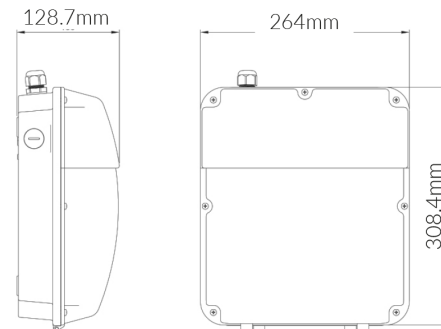

4114 Series

VBLWPK-4114-40

Specifications

SKU	VBLWPK-4114-40
Luminaire efficacy	62.5 lm/W
EAN	9340994408316
Light Colour	Cool White
Wattage	40 W
Lumen output	2500 lm
IP rating	65
IK Rating	10
CRI	80
Beam Angle	90 Degrees
Trim colour	Black
Length	308 mm
Width	264 mm
Height	129 mm
Lifespan	30000 Hours
Warranty	3 Years
Dimmable	Non-Dimmable
Constant current/voltage	Constant Current
Mounting type	Surface
Material	Aluminium base, polycarbonate diffuser and front
Lamp Type	LED
Input voltage	220V-240V AC 50HZ
Diffuser	Clear
Weatherproof	Weatherproof
Working temperature	-20°C ~ 40°C

Dimensional Drawings

Photometric information available upon request.