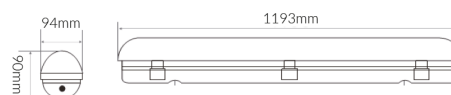

Photometric information available upon request.

Please note: This product is Power Adjustable