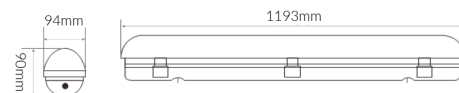

VIBE LED CCT, Weatherproof, Vandal Resistant & Power Adjustable Emergency Batten

VBLWPB-4-PA-CCT-E

Specifications

SKU	VBLWPB-4-PA-CCT-E
Luminaire efficacy	116 lm/W
EAN	9340994027616
Light Colour	3CCT
Wattage	40 W
Lumen output	4650 lm
IP rating	65
IK Rating	10
CRI	80
Beam Angle	120 Degrees
Length	1193 mm
Width	94 mm
Height	90 mm
Lifespan	30000 Hours
Warranty	3 Years
Mounting type	Ceiling / Suspended
LED source	SMD
Material	PC
Accessories	EMERGENCY
Lamp Type	LED
Input voltage	220V-240V AC 50HZ
Diffuser	Frosted
Wiring method	Hardwire
Weatherproof	Weatherproof
Working temperature	-20 to 45 degrees
Box Qty	6
Power Adjustable	Yes

Dimensional Drawings

Photometric information available upon request.

Please note that this batten is Power Adjustable. Choose your wattage: 21W, 37W,32W,39W