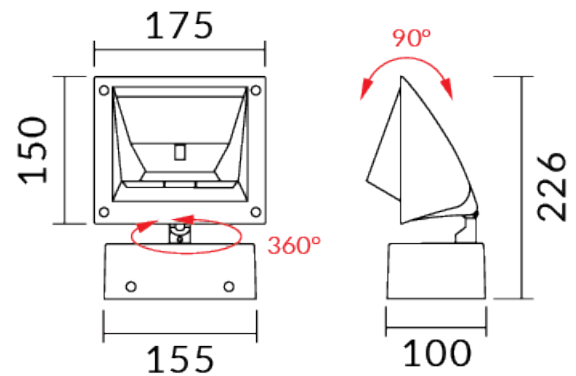

Specifications

SKU	VBLWL-WW2-1-3K90
Luminaire efficacy	116 lm/W
EAN	9340994024370
Light Colour	Warm White
Wattage	25 W
Lumen output	2900 lm
IP rating	20
CRI	90
Trim colour	White
Length	175 mm
Height	226 mm
Lifespan	50000 Hours
Warranty	3 Years
Dimmable	Dimmable
Mounting type	Surface
LED source	Citizen
Material	Aluminium
Lamp Type	LED
Dimming	Triac Dimming
Input voltage	220-240V / 50Hz
Weatherproof	Indoor Use Only
Kelvin	3000K

Dimensional Drawings

Photometric information available upon request.