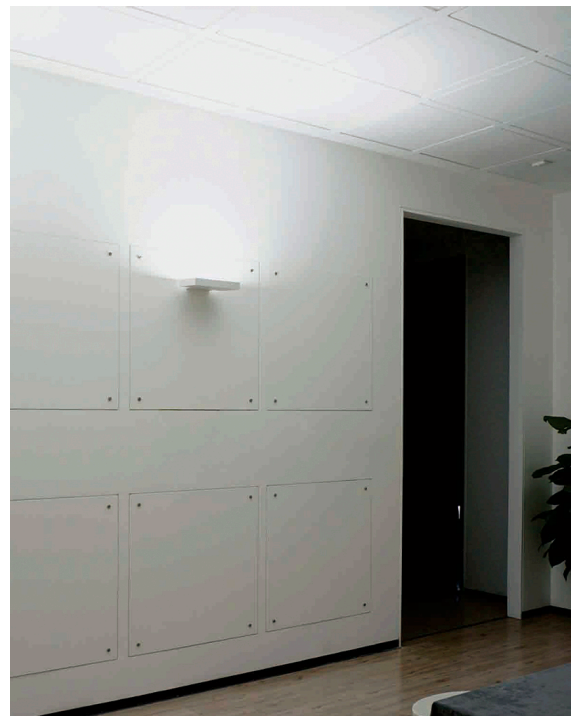

VBLWL-WW2-1-3K90

This modern, White, wall washing luminaire offers a wide wall or ceiling wash of light in Warm White (3000K). With a Baffled face to provide better glare control and highly efficient optical reflector design, this light will meet your wall wash needs. Available in Black or White, 3000K or 4000K the options will support your application. Includes 50,000 hour lifespan and 3 year warranty.

Features & Benefits

- Wall mounted luminaire provides a wide wall and ceiling wash effect
- Highly efficient optical reflector design
- Baffle on face offers better glare control
- Eco-friendly COB technology, high energy saving and low maintenance
- Optimal thermal management
- 50,000 hour lifespan
- 3 year warranty

Specifications

SKU	VBLWL-WW2-1-3K90
Luminaire efficacy	116 lm/W
EAN	9340994024370
Light Colour	Warm White
Wattage	25 W
Lumen output	2900 lm
IP rating	20
CRI	90
Trim colour	White
Length	175 mm
Height	226 mm
Lifespan	50000 Hours
Warranty	3 Years
Dimmable	Dimmable
Mounting type	Surface
LED source	Citizen
Material	Aluminium
Lamp Type	LED
Dimming	Triac Dimming
Input voltage	220-240V / 50Hz
Weatherproof	Indoor Use Only
Kelvin	3000K