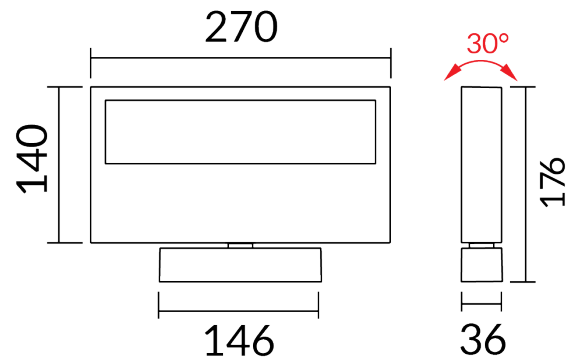

VBLWL-WW1-1-3K90

This sleek, White, architecturally design, wall washing luminaire offers a modern design, with no visible screws on the body. With its special reflector, 3000K, 4600 lumen output, light is dispersed in a precise wall wash effect for either the ceiling or wall. With Triac dimming (Dali available upon request), and $\pm 15^\circ$ adjustable up/down light head, this lights really is an elegant wall wash option. Includes optimal thermal management, 50,000 hour lifespan and 3 year warranty.

Specifications

SKU	VBLWL-WW1-1-3K90
Luminaire efficacy	135 lm/W
EAN	9340994024080
Light Colour	Warm White
Wattage	34 W
Lumen output	4600 lm
IP rating	20
CRI	90
Trim colour	White
Length	270 mm
Height	176 mm
Lifespan	50000 Hours
Warranty	3 Years
Dimmable	Dimmable
Mounting type	Surface
LED source	Citizen
Material	Aluminium
Lamp Type	LED
Dimming	Triac Dimming
Input voltage	220-240V / 50Hz
Weatherproof	Indoor Use Only
Kelvin	3000K

Dimensional Drawings

Photometric information available upon request.