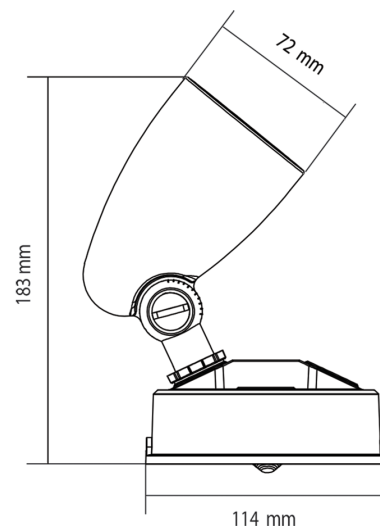

VBLWL-410-4-CCT

Our VIBE Single LED Security Spotlight is subtly stylish & practical as it delivers single spot lighting and features an optional PIR sensor with a 12m max detection range. Complete with a Weatherproof IP65 Rating. Includes a 50,000 hour lifespan and 3 year warranty. Twin Spot available as well.

Features & Benefits

- Adjustable PIR sensor functions on time, motion and light sensitivity
- Easily switchable colour changing temperature (3CCT) warm white 3000K to daylight 6000K
- Made from durable die cast aluminium and plastic
- IP65 weather resistant for outdoor use
- Independently Adjustable heads
- Easy installation
- 20,000 hour lifespan
- 3 year warranty

Specifications

SKU	VBLWL-410-4-CCT
Luminaire efficacy	100 lm/W
EAN	9340994027463
Weight	0.4
Light Colour	3CCT
Wattage	10 W
Lumen output	1000 lm
IP rating	65
CRI	80
Beam Angle	105 Degrees
Trim colour	Black
Diameter	180 mm
Length	242 mm
Height	132 mm
Lifespan	20000 Hours
Warranty	3 Years
Mounting type	Surface
LED source	SMD
Material	Aluminum & Plastic
Lamp Type	LED
Input voltage	240 Volt AC 50HZ
Wiring method	Hardwire
Weatherproof	Non-weatherproof
Working temperature	-20 to 40 degrees
Box Qty	24

Dimensional Drawings

Photometric information available upon request.