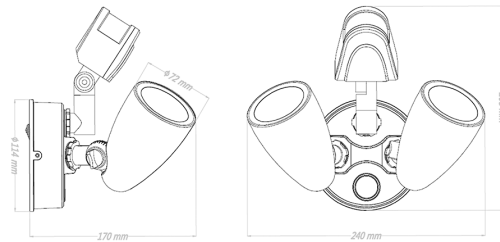

Specifications

SKU	VBLWL-400-4-CCT-S
Luminaire efficacy	100 lm/W
EAN	9340994026169
Weight	0.7
Light Colour	3CCT
Wattage	20 W
Lumen output	2000 lm
IP rating	44
CRI	80
Beam Angle	105 Degrees
Trim colour	Black
Diameter	180 mm
Length	240 mm
Height	208 mm
Lifespan	20000 Hours
Warranty	3 Years
Mounting type	Surface
Material	Die Cast Aluminium, Plastic
Lamp Type	LED
Input voltage	220-240V / 50Hz
Wiring method	Hardwire
Weatherproof	Weatherproof
Box Qty	12

Dimensional Drawings

Photometric information available upon request.