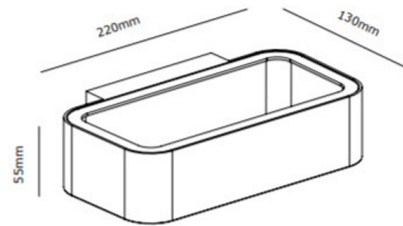

Vibe 272 Series 9W Cool White LED Wall Light In Graphite

VBLWL-272-4-30

Specifications

SKU	VBLWL-272-4-30
Luminaire efficacy	36.32 lm/W
EAN	9340994016009
Wattage	9 W
Lumen output	327 lm
IP rating	54
CRI	80
Beam Angle	40 Degrees
Trim colour	Black
Length	220 mm
Width	130 mm
Height	55 mm
Lifespan	50000 Hours
Warranty	3 Years
Dimmable	Non-Dimmable
Mounting type	Surface
LED source	CREE
Lamp Type	LED
Input voltage	240 Volt AC 50HZ
Wiring method	Hardwire
Weatherproof	Weatherproof

Dimensional Drawings

Photometric information available upon request.