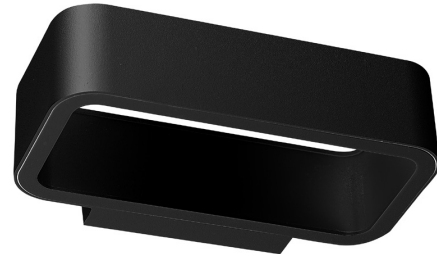

Vibe 272 Series 9W Cool White LED Wall Light In Graphite

VBLWL-272-4-30

Vibe 272 Series LED Wall Lights are a stylish wall light with standout features including a UV Stabilized polyester powder coating that is resistant to corrosive environments and includes a high strength bracket for durable mounting.

Features & Benefits

- Equipped with CREE LED chip
- High strength die casting body & bracket
- Vandal resistant stainless steel clips
- 50,000hr lifespan
- IP54 rated
- 3 year warranty
- Ideal for seaside applications, outdoor areas

Vibe 272 Series 9W Cool White LED Wall Light In Graphite

VBLWL-272-4-30

Specifications

SKU	VBLWL-272-4-30
Luminaire efficacy	36.32 lm/W
EAN	9340994016009
Wattage	9 W
Lumen output	327 lm
IP rating	54
CRI	80
Beam Angle	40 Degrees
Trim colour	Black
Length	220 mm
Width	130 mm
Height	55 mm
Lifespan	50000 Hours
Warranty	3 Years
Dimmable	Non-Dimmable
Mounting type	Surface
LED source	CREE
Lamp Type	LED
Input voltage	240 Volt AC 50HZ
Wiring method	Hardwire
Weatherproof	Weatherproof