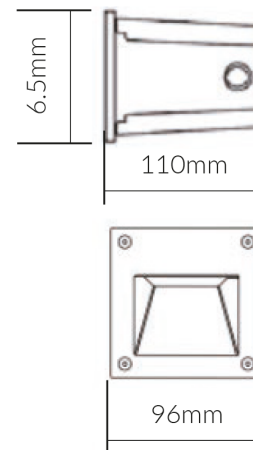

Weatherproof LED Wall light Warm White Open Face Black

VBLWL-101A-4-3K

Specifications

SKU	VBLWL-101A-4-3K
Luminaire efficacy	51.42 lm/W
EAN	9340994405179
Light Colour	Warm White
Wattage	3.5 W
Lumen output	180 lm
IP rating	65
CRI	90
Beam Angle	85 Degrees
Trim colour	Black
Length	96 mm
Height	96 mm
Lifespan	50000 Hours
Warranty	5 Years
Dimmable	Non-Dimmable
Mounting type	Recessed
LED source	Osram Olson
Lamp Type	LED
Input voltage	220V-240V AC 50HZ
Weatherproof	Weatherproof
Working temperature	-20°C ~ 50°C
Kelvin	3000K

Dimensional Drawings

Photometric information available upon request.