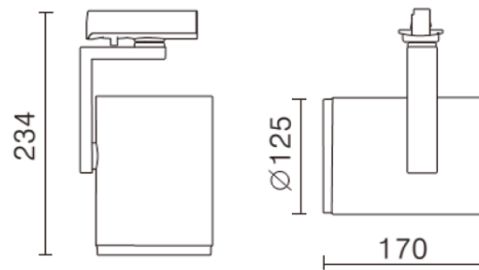

VBLTL-420-4-4K90

Specifications

SKU	VBLTL-420-4-4K90
Luminaire efficacy	129 lm/W
Track type	3 Circuit
EAN	9340994019642
Light Colour	Cool White
Wattage	38 W
Lumen output	4900 lm
IP rating	20
CRI	90
Beam Angle	40 Degrees
Trim colour	Black
Diameter	125 mm
Lifespan	50000 Hours
Warranty	5 Years
Dimmable	Non-Dimmable
Mounting type	Track
LED source	Citizen
Material	Aluminium
Lamp Type	LED
Input voltage	220-240V / 50Hz

Dimensional Drawings

Photometric information available upon request.