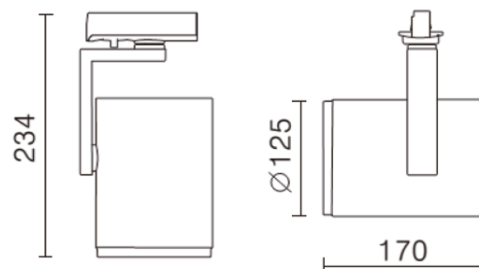

Elegant 420

VBLTL-420-4-3K

Specifications

SKU	VBLTL-420-4-3K
Luminaire efficacy	116 lm/W
EAN	9340994407531
Light Colour	Warm White
Wattage	38 W
Lumen output	4410 lm
IP rating	20
CRI	80
Beam Angle	40 Degrees
Trim colour	Black
Diameter	125 mm
Length	170 mm
Height	234 mm
Lifespan	50000 Hours
Warranty	5 Years
Dimmable	Non-Dimmable
Mounting type	Track
LED source	Citizen
Material	High strength Aluminium
Lamp Type	LED
Input voltage	220V-240V AC 50HZ
Weatherproof	Indoor Use Only
Working temperature	-20°C~50°C

Dimensional Drawings

Photometric information available upon request.