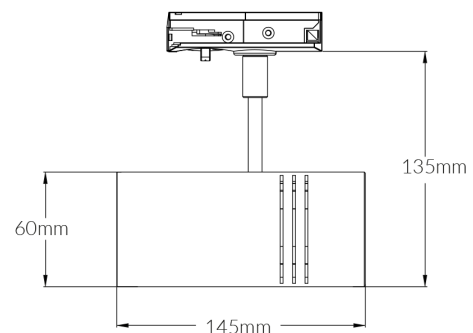

#### Specifications

SKU	VBLTL-115-1-4KD90
<b>Luminaire efficacy</b>	123 lm/W
<b>Track type</b>	Single Circuit
<b>EAN</b>	9340994018805
<b>Light Colour</b>	Cool White
<b>Wattage</b>	13 W
<b>Lumen output</b>	1600 lm
<b>IP rating</b>	20
<b>CRI</b>	90
<b>Beam Angle</b>	36 Degrees
<b>Trim colour</b>	White
<b>Diameter</b>	60 mm
<b>Length</b>	145 mm
<b>Height</b>	135 mm
<b>Lifespan</b>	50000 Hours
<b>Warranty</b>	5 Years
<b>Dimmable</b>	Dimmable
<b>Mounting type</b>	Track
<b>LED source</b>	Citizen
<b>Material</b>	Aluminium
<b>Lamp Type</b>	LED
<b>Dimming</b>	Triac Dimming
<b>Input voltage</b>	220V-240V AC 50HZ
<b>Weatherproof</b>	Non-weatherproof
<b>Working temperature</b>	-20°C ~ 50°C

#### Dimensional Drawings

Photometric information available upon request.