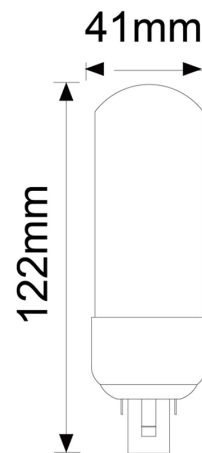

Vibe 8W PL LED G24 2Pin Lamp 5000K

VBLPL-8W-5K

Specifications

SKU	VBLPL-8W-5K
Luminaire efficacy	125 lm/W
EAN	9340994018867
Light Colour	Natural White
Wattage	8 W
Lumen output	1000 lm
CRI	80
Beam Angle	270 Degrees
Base Type	G24
Diameter	41 mm
Length	122 mm
Lifespan	40000 Hours
Warranty	2 Years
LED source	Epistar
Lamp Type	LED
Input voltage	220V-240V AC 50HZ
Weatherproof	Indoor Use Only
Working temperature	-20°C ~ 40°C
Box Qty	100
Kelvin	5000K

Dimensional Drawings

Photometric information available upon request.