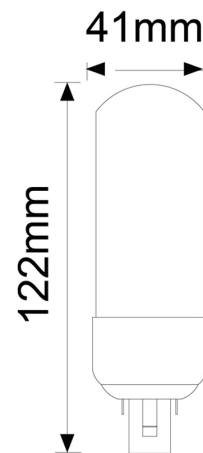

## Specifications

SKU	VBLPL-8W-3K
Luminaire efficacy	118 lm/W
EAN	9340994018850
Light Colour	Warm White
Wattage	8 W
Lumen output	950 lm
CRI	80
Beam Angle	270 Degrees
Base Type	G24
Diameter	41 mm
Length	122 mm
Lifespan	40000 Hours
Warranty	2 Years
LED source	Epistar
Lamp Type	LED
Input voltage	220V-240V AC 50HZ
Weatherproof	Indoor Use Only
Working temperature	-20°C ~ 40°
Box Qty	100
Kelvin	3000K

## Dimensional Drawings

*Photometric information available upon request.*