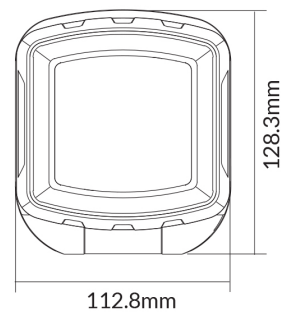

Specifications

SKU	VBLMFL-001-4-4K
Luminaire efficacy	120 lm/W
EAN	9340994028019
Light Colour	Cool White
Wattage	6 W
Lumen output	600 lm
IP rating	65
IK Rating	8
CRI	80
Beam Angle	110 Degrees
Length	113 mm
Width	128 mm
Height	55 mm
Lifespan	20000 Hours
Warranty	2 Years
Mounting type	Hook, Surface
LED source	SMD
Material	ABS PLASTIC
Lamp Type	LED
Weatherproof	Weatherproof
Working temperature	0-40 degrees

Dimensional Drawings

Photometric information available upon request.