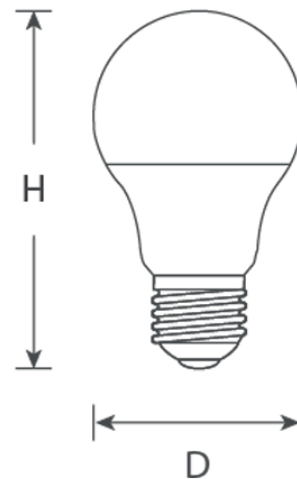

VIBE LED GLOBE 14W 5000K E27 TRIAC DIMMABLE

VBLG-ES-14W-5KD

Vibe 14W LED, Natural White Globes are available in both an ES or BC base and with a lumen output of 108 lumens per watt, they offer a supreme light output that is ideal for many applications that require a bright lighting solution. Great for storage areas, bollards, wall fittings in a variety of industries including Farming, Aged Care and more.

Features & Benefits

- 14W
- 3K | 5K
- ES | BC
- Dimmable
- 25,000 hour lifespan
- 2 year warranty

VIBE LED GLOBE 14W 5000K E27 TRIAC DIMMABLE

VBLG-ES-14W-5KD

Specifications

SKU	VBLG-ES-14W-5KD
Luminaire efficacy	95 lm/W
EAN	9359682000091
Light Colour	Natural White
Wattage	14 W
Lumen output	1530 lm
IP rating	20
CRI	80
Beam Angle	180 Degrees
Base Type	E27
Diameter	60 mm
Height	119 mm
Lifespan	25000 Hours
Warranty	2 Years
Dimmable	Dimmable
LED source	SMD
Material	Aluminium + PC
Lamp Type	LED
Dimming	Triac Dimming
Input voltage	220V-240V AC 50HZ
Weatherproof	Indoor Use Only
Working temperature	-20-50
Box Qty	100
Kelvin	5000K

Dimensional Drawings

Photometric information available upon request.