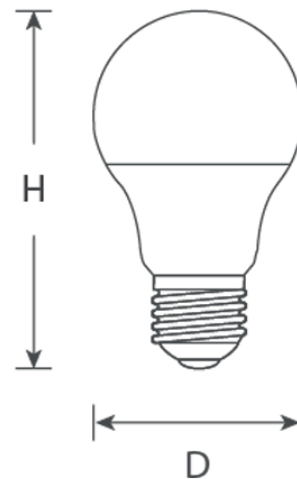

VIBE 14W LED GOLBE 3000K E27 TRIAC DIMMABLE

VBLG-ES-14W-3KD

Vibe 14W LED, Warm White Globes are available in both an ES or BC base and with a lumen output of 108 lumens per watt, they offer a supreme light output that is ideal for many applications that require a bright lighting solution. Great for storage areas, bollards, wall fittings in a variety of industries including Farming, Aged Care and more.

Features & Benefits

- 14W
- 3K | 5K
- ES | BC
- Dimmable
- 25,000 hour lifespan
- 2 year warranty

VIBE 14W LED GOLBE 3000K E27 TRIAC DIMMABLE

VBLG-ES-14W-3KD

Specifications

SKU	VBLG-ES-14W-3KD
Luminaire efficacy	95 lm/W
EAN	9359682000084
Light Colour	Warm White
Wattage	14 W
Lumen output	1520 lm
IP rating	20
CRI	80
Beam Angle	180 Degrees
Base Type	E27
Diameter	60 mm
Height	119 mm
Lifespan	25000 Hours
Warranty	2 Years
Dimmable	Dimmable
LED source	SMD
Material	ALUMINIUM+PC
Lamp Type	LED
Dimming	Triac Dimming
Input voltage	220V-240V AC 50HZ
Weatherproof	Indoor Use Only
Working temperature	-20-50
Box Qty	100
Kelvin	3000K

Dimensional Drawings

Photometric information available upon request.