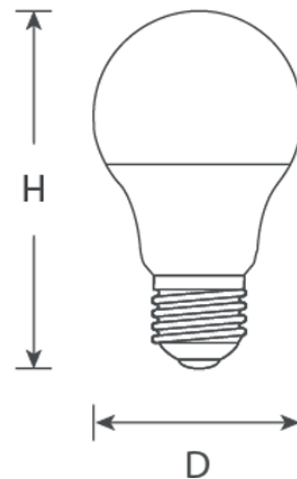

VIBE 14W LED GOLBE 5000K B22 TRIAC DIMMABLE

VBLG-BC-14W-3KD

Vibe 14W LED, Warm White Globes are available in both an ES or BC base and with a lumen output of 108 lumens per watt, they offer a supreme light output that is ideal for many applications that require a bright lighting solution. Great for storage areas, bollards, wall fittings in a variety of industries including Farming, Aged Care and more.

Features & Benefits

- 14W
- 3K | 5K
- ES | BC
- Dimmable
- 25,000 hour lifespan
- 2 year warranty

VIBE 14W LED GOLBE 5000K B22 TRIAC DIMMABLE

VBLG-BC-14W-3KD

Specifications

SKU	VBLG-BC-14W-3KD
Luminaire efficacy	95 lm/W
EAN	9359682000107
Light Colour	Warm White
Wattage	14 W
Lumen output	1520 lm
IP rating	20
CRI	80
Beam Angle	180 Degrees
Base Type	B22
Diameter	60 mm
Height	119 mm
Lifespan	25000 Hours
Warranty	2 Years
Dimmable	Dimmable
Shatterproof	Non-shatterproof
LED source	SMD
Material	ALUMINIUM+PC
Lamp Type	LED
Dimming	Triac Dimming
Input voltage	220V-240V AC 50HZ
Weatherproof	Indoor Use Only
Working temperature	-20-50
Box Qty	100
Kelvin	3000K

Dimensional Drawings

Photometric information available upon request.