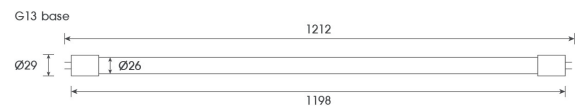

VIBE 18W Colour Switchable LED Tube

VBLFT-T8-18W-CCT

Specifications

SKU	VBLFT-T8-18W-CCT
EAN	9340994029443
Light Colour	CCT
Wattage	18 W
Lumen output	1900 lm
Beam Angle	280 Degrees
Base Type	T8
Length	1198 mm
Width	29 mm
Lifespan	50000 Hours
Warranty	3 Years
Dimmable	Non-Dimmable
Shatterproof	Non-shatterproof
Material	Glass
Lamp Type	Fluorescent
Input voltage	220V-240V AC 50HZ
Working temperature	20° - 50°C
Kelvin	3000K, 4000K, 6500K

Dimensional Drawings

Photometric information available upon request.