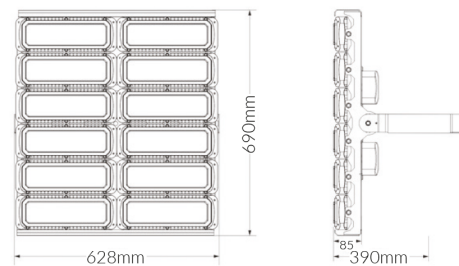

HP-MOD Series

VBLFL-900W-4-50

Specifications

SKU	VBLFL-900W-4-50
Luminaire efficacy	115 lm/W
EAN	9340994409009
Light Colour	Natural White
Wattage	900 W
Lumen output	112500 lm
IP rating	65
IK Rating	10
CRI	80
Beam Angle	60 Degrees
Length	690 mm
Width	628 mm
Height	85 mm
Lifespan	50000 Hours
Warranty	5 Years
Shatterproof	Shatterproof
LED source	Philips
Material	Die-Cast Aluminium, PC Lens
Accessories	Different beam angles available
Lamp Type	LED
Input voltage	100V - 240V AC
Wiring method	Hardwire
Weatherproof	Weatherproof
Working temperature	-20°C ~50°C
Box Qty	1

Dimensional Drawings

Photometric information available upon request.