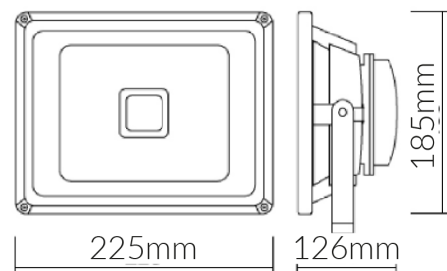

LED RGB Flood Lights

VBLFL-834-4-C

Vibe 30W RGB 240V LED Floodlight IP65

Features & Benefits

- Powder coated die-cast Aluminium construction with tempered clear glass diffuser
- Complete with remote control to allow the user to achieve various colour options
- Comes complete with 1.5M flex & plug
- Equipped with energy efficient ELITE SMD LED Chips
- Tempered front glass
- IP65 rated
- 50,000 hour lifespan
- 3 year warranty

Specifications

SKU	VBLFL-834-4-C
EAN	9340994020853
Light Colour	RGB
Wattage	30 W
IP rating	65
Beam Angle	120 Degrees
Trim colour	Black
Length	167 mm
Width	40 mm
Height	226 mm
Lifespan	50000 Hours
Warranty	3 Years
Dimmable	Dimmable
Mounting type	Surface
LED source	Epistar
Material	Die-cast Aluminium
Accessories	VBFB-800: 800mm Floodlight Extension Arm
Lamp Type	LED
Input voltage	240 Volt AC 50HZ
Diffuser	Clear
Wiring method	Flex & Plug
Weatherproof	Weatherproof
Working temperature	-20°C ~ 45°C

Dimensional Drawings

Photometric information available upon request.