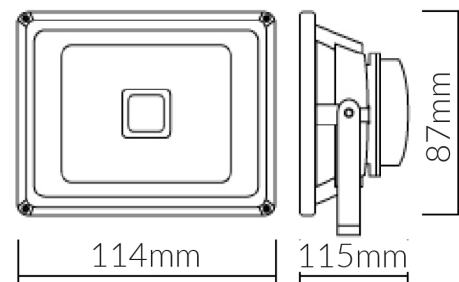

## Specifications

<b>SKU</b>	VBLFL-832-4-C
<b>EAN</b>	9340994010632
<b>Light Colour</b>	RGB
<b>Wattage</b>	10 W
<b>IP rating</b>	65
<b>Beam Angle</b>	120 Degrees
<b>Trim colour</b>	Black
<b>Length</b>	107 mm
<b>Width</b>	32 mm
<b>Height</b>	166 mm
<b>Lifespan</b>	50000 Hours
<b>Warranty</b>	3 Years
<b>Dimmable</b>	Dimmable
<b>Mounting type</b>	Surface
<b>LED source</b>	Epistar
<b>Material</b>	Die-cast Aluminium
<b>Accessories</b>	VBFB-800: 800mm Floodlight Extension Arm
<b>Lamp Type</b>	LED
<b>Input voltage</b>	85V-265V AC 50-60HZ
<b>Diffuser</b>	Clear
<b>Wiring method</b>	Flex & Plug
<b>Weatherproof</b>	Weatherproof
<b>Working temperature</b>	-20°C ~ 45°C

## Dimensional Drawings

*Photometric information available upon request.*