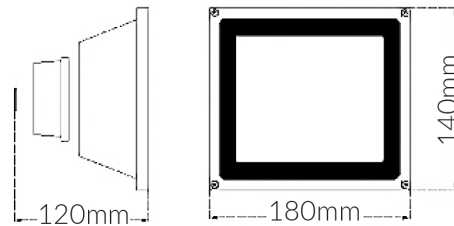

Specifications

SKU	VBLFL-823-4-40
Luminaire efficacy	105 lm/W
EAN	9340994010830
Light Colour	Cool White
Wattage	20 W
Lumen output	2100 lm
IP rating	65
CRI	70
Beam Angle	120 Degrees
Trim colour	Black
Length	180 mm
Width	120 mm
Height	140 mm
Lifespan	50000 Hours
Warranty	3 Years
Dimmable	Non-Dimmable
Constant current/voltage	Constant Voltage
Mounting type	Surface
LED source	Bridgelux
Accessories	VBLFL-12V-ALICLIP, VBLFL-12V-CIGLIGH
Lamp Type	LED
Input voltage	12 - 24V DC
Wiring method	Fly Leads
Weatherproof	Weatherproof
Working temperature	-20°C ~ 45°C
Kelvin	4000K

Dimensional Drawings

Photometric information available upon request.