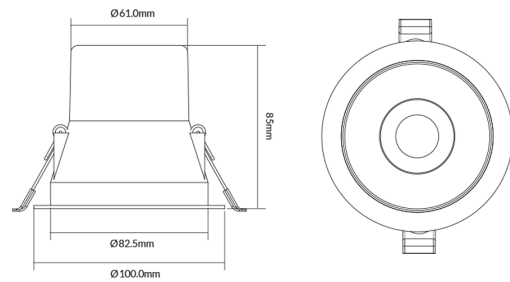

### Specifications

<b>SKU</b>	VBLDL-800-4-CCT
<b>Luminaire efficacy</b>	88 lm/W
<b>EAN</b>	9340994027807
<b>Light Colour</b>	CCT
<b>Wattage</b>	9 W
<b>Lumen output</b>	800 lm
<b>IP rating</b>	20
<b>CRI</b>	80
<b>Beam Angle</b>	60 Degrees
<b>Trim colour</b>	Black
<b>Cut out</b>	90 mm
<b>Lifespan</b>	30000 Hours
<b>Warranty</b>	3 Years
<b>Dimmable</b>	Dimmable
<b>Constant current/voltage</b>	Constant Current
<b>Mounting type</b>	Recessed
<b>LED source</b>	SMD
<b>Material</b>	Plastic and Aluminium
<b>Lamp Type</b>	LED
<b>Dimming</b>	Triac Dimming
<b>Input voltage</b>	220V-240V AC 50HZ
<b>Wiring method</b>	Flex & Plug
<b>Weatherproof</b>	Indoor Use Only
<b>Working temperature</b>	-20 to 40 Degrees
<b>Box Qty</b>	45

### Dimensional Drawings

Photometric information available upon request.