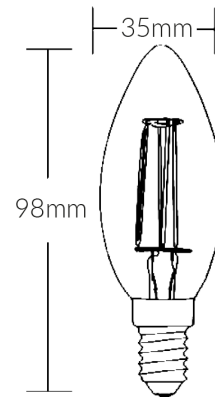

Vibe 4W Warm White Small ES LED Candle Lamp Dimmable

VBLC-4W-SES-DIM

Specifications

SKU	VBLC-4W-SES-DIM
Luminaire efficacy	86 lm/W
EAN	9340994405520
Light Colour	Warm White
Wattage	4 W
Lumen output	345 lm
CRI	80
Beam Angle	360 Degrees
Base Type	E14
Width	35 mm
Height	98 mm
Lifespan	35000 Hours
Warranty	2 Years
Dimmable	Dimmable
Lamp Type	LED
Box Qty	100
Kelvin	2700K

Dimensional Drawings

Photometric information available upon request.