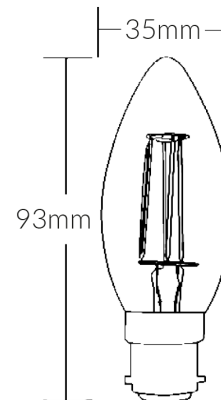

Vibe 4W Warm White BC LED Candle Lamp Dimmable

VBLC-4W-BC-DIM

Specifications

| SKU | VBLC-4W-BC-DIM |
|--------------------|----------------|
| Luminaire efficacy | 86 lm/W |
| EAN | 9340994405544 |
| Light Colour | Warm White |
| Wattage | 4 W |
| Lumen output | 345 lm |
| CRI | 80 |
| Beam Angle | 360 Degrees |
| Base Type | B22 |
| Width | 35 mm |
| Height | 98 mm |
| Lifespan | 35000 Hours |
| Warranty | 2 Years |
| Dimmable | Dimmable |
| Lamp Type | LED |
| Box Qty | 100 |
| Kelvin | 2700K |

Dimensional Drawings

Photometric information available upon request.