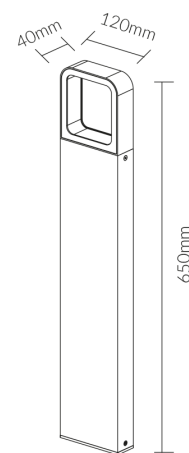

Calais 655

VBLBO-655-4-CW

Our VIBE, 6W, 4000K, 655 Calais Series Garden Lights is made of tough die-cast aluminium and a black powder coated finish. They provide a modern architectural appeal to any garden path or walkway, allowing the natural scenery to be seen through the top of the fitting, whilst blending seamlessly into the surrounding environment. Please note: All VIBE LED Bollards are recommended to be mounted securely to a plinth/concrete base and not covered by any organic materials (dirt/mulch/sand ect) to avoid condensation entering and subsequently corroding the fitting. Not following this installation recommendation will void any stated warranty.

Specifications

SKU	VBLBO-655-4-CW
Luminaire efficacy	39 lm/W
EAN	9340994016030
Light Colour	Cool White
Wattage	6 W
Lumen output	234 lm
IP rating	54
CRI	80
Beam Angle	50 Degrees
Trim colour	Black
Length	120 mm
Width	40 mm
Height	650 mm
Lifespan	50000 Hours
Warranty	3 Years
Dimmable	Non-Dimmable
LED source	CREE
Material	Polyester Powder Coating
Lamp Type	LED
Input voltage	220V-240V AC 50HZ
Wiring method	Hardwire
Weatherproof	Weatherproof
Working temperature	-20°C ~ 50°C
Kelvin	4000K

Dimensional Drawings

Photometric information available upon request.