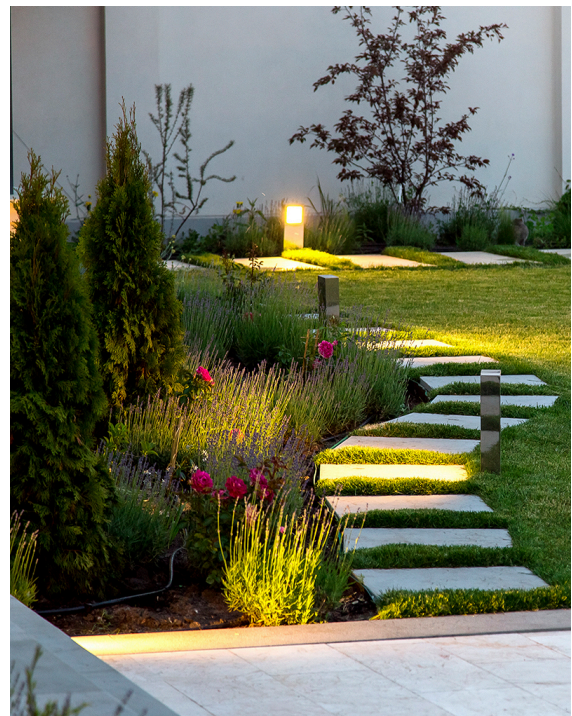

Calais 655

VBLBO-655-4-CW

Our VIBE, 6W, 4000K, 655 Calais Series Garden Lights is made of tough die-cast aluminium and a black powder coated finish. They provide a modern architectural appeal to any garden path or walkway, allowing the natural scenery to be seen through the top of the fitting, whilst blending seamlessly into the surrounding environment. Please note: All VIBE LED Bollards are recommended to be mounted securely to a plinth/concrete base and not covered by any organic materials (dirt/mulch/sand ect) to avoid condensation entering and subsequently corroding the fitting. Not following this installation recommendation will void any stated warranty.

Features & Benefits

- High strength die-cast body and bracket
- Equipped with CREE LED chips
- Black powder coated finish
- UV stabilised polyester powder coating, resistant to corrosive environments
- IP54 rated
- 50,000 hour life span
- 3 year warranty

Specifications

SKU	VBLBO-655-4-CW
Luminaire efficacy	39 lm/W
EAN	9340994016030
Light Colour	Cool White
Wattage	6 W
Lumen output	234 lm
IP rating	54
CRI	80
Beam Angle	50 Degrees
Trim colour	Black
Length	120 mm
Width	40 mm
Height	650 mm
Lifespan	50000 Hours
Warranty	3 Years
Dimmable	Non-Dimmable
LED source	CREE
Material	Polyester Powder Coating
Lamp Type	LED
Input voltage	220V-240V AC 50HZ
Wiring method	Hardwire
Weatherproof	Weatherproof
Working temperature	-20°C ~ 50°C
Kelvin	4000K