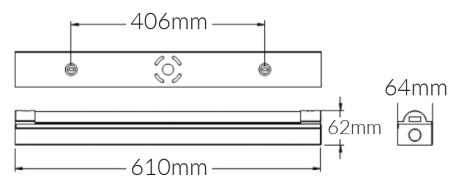

LED 100 Series

VBLB-2-20W-4K

Specifications

SKU	VBLB-2-20W-4K
Luminaire efficacy	100 lm/W
EAN	9340994017044
Light Colour	Cool White
Wattage	20 W
Lumen output	2000 lm
IP rating	20
CRI	80
Beam Angle	110 Degrees
Trim colour	White
Length	610 mm
Width	64 mm
Height	62 mm
Lifespan	40000 Hours
Warranty	3 Years
LED source	Epistar
Lamp Type	LED
Input voltage	240 Volt AC 50HZ
Diffuser	Opal
Working temperature	-20°C ~ 45°C
Box Qty	12

Dimensional Drawings

Photometric information available upon request.