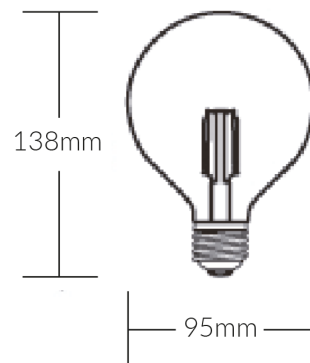

LED G95 Filament Globe 7W Warm White ES Dimmable

VBL-G95-7W-ES

Specifications

SKU	VBL-G95-7W-ES
Luminaire efficacy	86 lm/W
EAN	9340994404646
Light Colour	Warm White
Wattage	7 W
Lumen output	600 lm
CRI	80
Beam Angle	360 Degrees
Trim colour	2100K
Base Type	E27
Diameter	95 mm
Length	138 mm
Lifespan	25000 Hours
Warranty	2 Years
Dimmable	Dimmable
LED source	Epistar
Material	Glass
Lamp Type	LED
Input voltage	220V-265V AC 50hz
Diffuser	Clear
Weatherproof	Indoor Use Only
Working temperature	-20°C ~ 45°C
Box Qty	20
Kelvin	3000K

Dimensional Drawings

Photometric information available upon request.