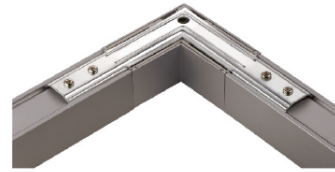

L Shaped Connector Plate To Suit Vibe LED Three Circuit Track Lighting

VB3CCT-L-CON

Specifications

SKU	VB3CCT-L-CON
EAN	9340994014081
Length	219 mm
Width	123 mm

Photometric information available upon request.