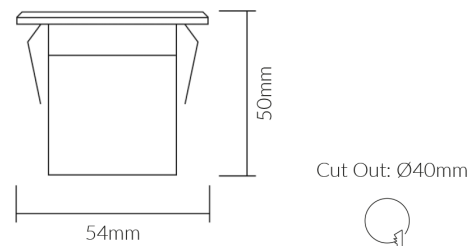

LED Deck Lights

VB1103-WH

Specifications

SKU	VB1103-WH
Luminaire efficacy	120 lm/W
Light Colour	Cool White
Wattage	1 W
Lumen output	120 lm
IP rating	67
Trim colour	Stainless 316
Cut out	40 mm
Diameter	54 mm
Length	50 mm
Width	54 mm
Lifespan	50000 Hours
Warranty	3 Years
Dimmable	Non-Dimmable
Constant current/voltage	Constant Voltage
Mounting type	Recessed
LED source	Samsung
Material	316 marine grade stainless steel
Lamp Type	LED
Input voltage	12 Volt
Wiring method	Hardwire
Weatherproof	Weatherproof
Working temperature	-20°C ~ 50°C

Dimensional Drawings

Photometric information available upon request.