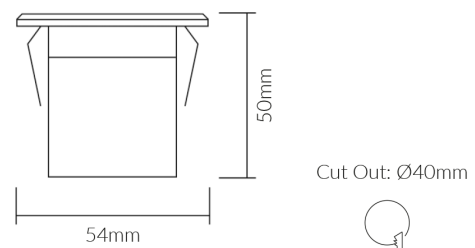

#### Specifications

SKU	VB1103-BL
<b>Luminaire efficacy</b>	40 lm/W
<b>EAN</b>	9340994008233
<b>Light Colour</b>	Blue
<b>Wattage</b>	1 W
<b>Lumen output</b>	40 lm
<b>IP rating</b>	67
<b>Trim colour</b>	Stainless 316
<b>Cut out</b>	40 mm
<b>Diameter</b>	54 mm
<b>Length</b>	50 mm
<b>Width</b>	54 mm
<b>Lifespan</b>	50000 Hours
<b>Warranty</b>	3 Years
<b>Dimmable</b>	Non-Dimmable
<b>Constant current/voltage</b>	Constant Voltage
<b>Mounting type</b>	Recessed
<b>LED source</b>	Samsung
<b>Material</b>	316 marine grade stainless steel
<b>Lamp Type</b>	LED
<b>Input voltage</b>	12 Volt
<b>Wiring method</b>	Hardwire
<b>Weatherproof</b>	Weatherproof
<b>Working temperature</b>	-20°C ~ 50°C

#### Dimensional Drawings

*Photometric information available upon request.*