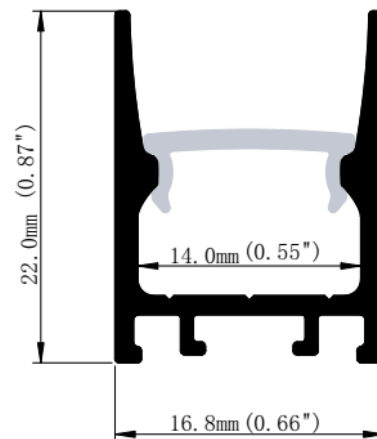

### Features & Benefits

- Applicable Max Power: <28W P/M.
- Surface mounted extrusions are the perfect answer when the design doesn't allow or doesn't warrant a recessed profile & in many cases you will find a recessed profile has a surface mount "twin brother" in both size & shape.
- Suspended Extrusions look great over any kitchen bench, reception desk or bar top etc and make any retail shop display look stylish and modern.
- Prolong the life of your LED strip lights by dissipating the heat generated during operation
- Perfect for seamless continuous linear lighting
- Most (not all) are supplied in 1m, 2m & 3m lengths & can also be customised upon request.
- PC/PMMA Opal Diffuser • All available as standard Anodised Aluminium colour

\* Some models/sizes available in Black & White

\*\* Custom colour also available on request

**Specifications**

<b>SKU</b>	VB-ALP1722-2M-BLK
<b>EAN</b>	9340994023922
<b>IP rating</b>	20
<b>Trim colour</b>	Black
<b>Length</b>	2000 mm
<b>Width</b>	22 mm
<b>Height</b>	22 mm
<b>Warranty</b>	3 Years
<b>Mounting type</b>	Surface
<b>Material</b>	Aluminum
<b>Accessories</b>	2x End Caps, Mounting Clips & Mounting Magnets
<b>Wiring method</b>	Hardwire
<b>Weatherproof</b>	Non-weatherproof

**Dimensional Drawings**

*Photometric information available upon request.*