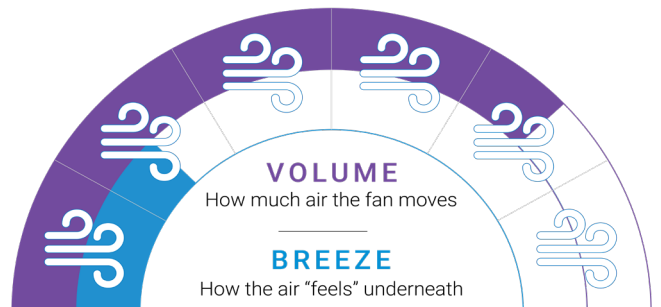

Tropicana 72

Make a statement with the large sweeping and elegantly curved blades

72 INCH
183 CM

82 WATTS
ON HIGH

112 RPMs
ON HIGH

MAKE A STATEMENT WITH LARGE CURVED BLADES

The sweeping curved blades combine to provide a 72" (183cm) blade sweep in two rich timber-style finishes to make an impressive statement in large spaces.

RELAX WITH ELEGANT, GENTLE BREEZES

The Tropicana ceiling fan's beautifully detailed and curved blade design utilises a 13 degree blade pitch to provide efficient and quiet airflow.

ALL-WEATHER CURVED BLADES

Carefully crafted with an ABS plastic core and sheathed with weather-resistant aluminium, the Tropicana's blades capture stunning detail and are easy to clean as well as being safer and quieter than metal blades.

TRIED AND TRUE AC MOTOR TECHNOLOGY

Utilising time tested AC motor technology, the Tropicana uses a powerful 188x20 AC silicone steel motor to provide the power required to drive large blades.

INDOOR & OUTDOOR COOLING

The Tropicana ceiling fan has been carefully engineered to provide both indoor and outdoor cooling, utilising powder coated steel components and all-weather blades.

THREE YEAR ON-SITE WARRANTY