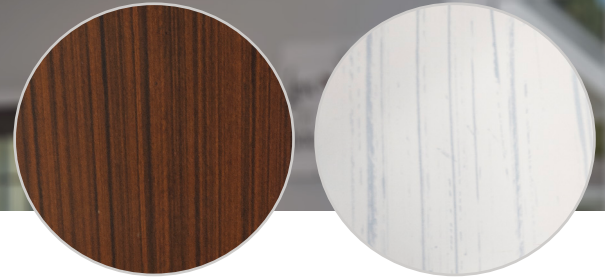

Tropicana 72

Make a statement with the large sweeping and elegantly curved blades

72 INCH
183 CM

82 WATTS
ON HIGH

112 RPMs
ON HIGH

MAKE A STATEMENT WITH LARGE CURVED BLADES

The sweeping curved blades combine to provide a 72" (183cm) blade sweep in two rich timber-style finishes to make an impressive statement in large spaces.

RELAX WITH ELEGANT, GENTLE BREEZES

The Tropicana ceiling fan's beautifully detailed and curved blade design utilises a 13 degree blade pitch to provide efficient and quiet airflow.

ALL-WEATHER CURVED BLADES

Carefully crafted with an ABS plastic core and sheathed with weather-resistant aluminium, the Tropicana's blades capture stunning detail and are easy to clean as well as being safer and quieter than metal blades.

TRIED AND TRUE AC MOTOR TECHNOLOGY

Utilising time tested AC motor technology, the Tropicana uses a powerful 188x20 AC silicone steel motor to provide the power required to drive large blades.

INDOOR & OUTDOOR COOLING

The Tropicana ceiling fan has been carefully engineered to provide both indoor and outdoor cooling, utilising powder coated steel components and all-weather blades.

THREE YEAR ON-SITE WARRANTY