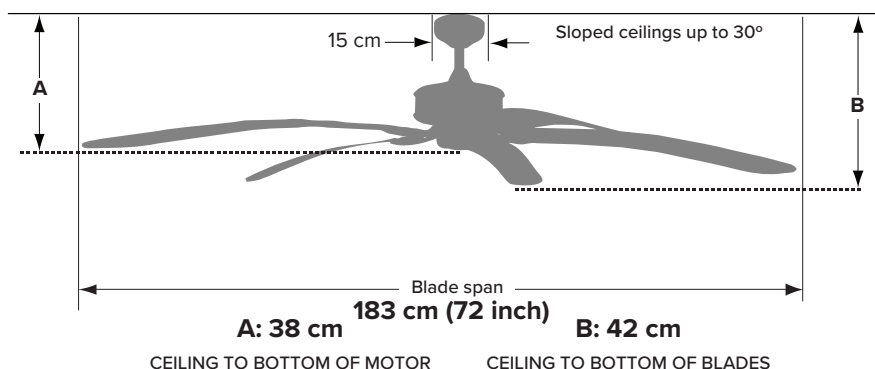

FAN PERFORMANCE

Fan Speed (H / M / L) (Revolutions Per Minute)	112 / 87 / 64 RPM
Energy usage (H / M / L) (Watts)	82 W / 49 W / 29 W
Airflow volume (H / M / L) (Cubic metres per hour)	11,102 / 8,624 / 6,344 CMH
Efficiency (H / M / L) (CMH / W)	135 / 176 / 219 CMH / W

The Fan Performance Indicator is a guide to show customer's how much air the fan moves as well as how the airflow "feels" when you stand underneath. This is a guide only. Refer to our website for more information.