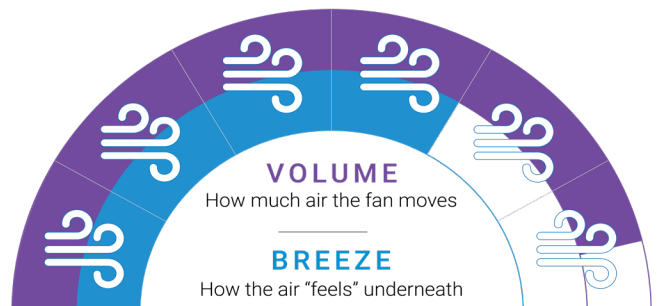

Flume

Minimalist & modern design ideal for large bedrooms, living areas and alfresco outdoor spaces.

60 INCH
152 CM

58 WATTS
ON HIGH

180 RPM
ON HIGH

MINIMALIST AND MODERN DESIGN

Designed and engineered to evoke the ethos of minimalism and modern design, the beautiful and sweeping lines of the Flume ceiling fan's impressive 60" blade span adds understated elegance to your space.

FAN PERFORMANCE

Fan Speed (H/M/L) (Revolutions Per Minute)	180 / 140 / 80 RPM
Energy usage (H/M/L) (Watts)	58 W / 35 W / 14 W
Airflow volume (H/M/L) (Cubic metres per hour)	13,500 / 9,440 / 5,940 CMH
Efficiency (H/M/L) (CMH / W)	233 / 270 / 424 CMH / W

The Fan Performance Indicator is a guide to show customer's how much air the fan moves as well as how the airflow "feels" when you stand underneath. This is a guide only. Refer to our website for more information.