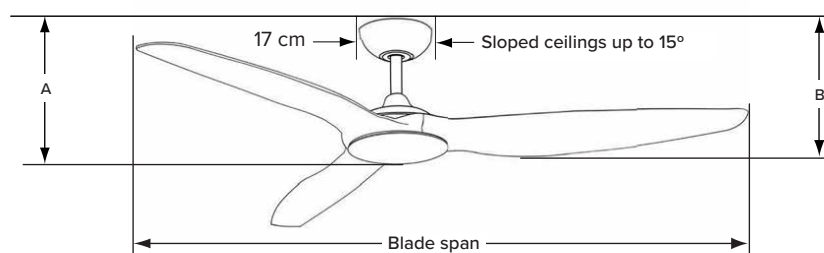

152 cm (60 inch)

Net hanging weight: 8 kg

THREE YEAR | **ONSITE WARRANTY**