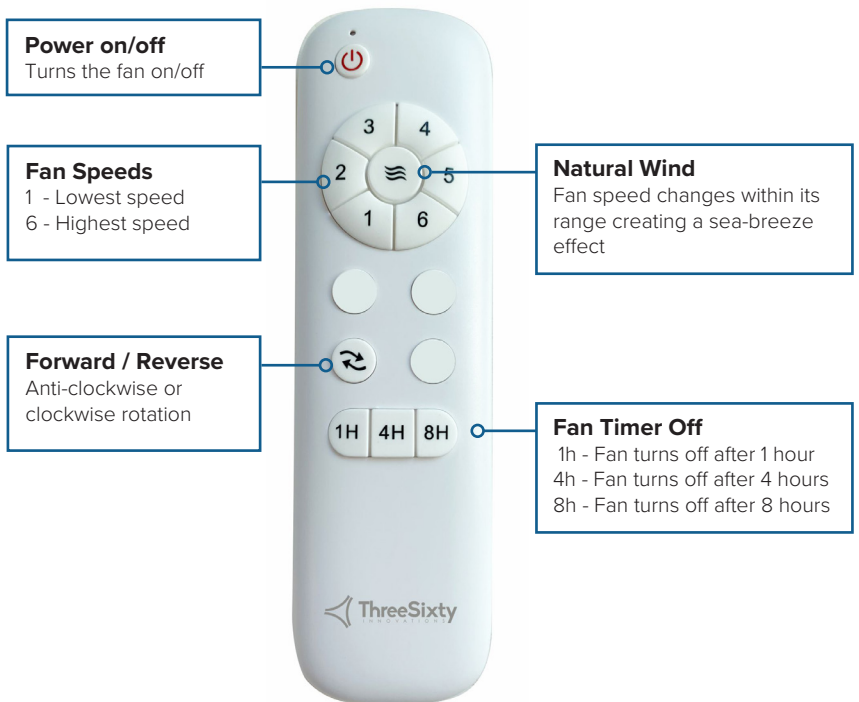

DC MOTOR TECHNOLOGY

The high performance DC motor takes energy efficiency to the extreme, using only 40W on high and as little as 6W on low so you stay cool for less.

INDOOR & OUTDOOR COOLING

The all-weather polymer construction of the Delta DC ceiling fan makes it ideal for both indoor and outdoor cooling. So you can maintain your decor style from your living room through to your alfresco dining area.

The Fan Performance Indicator is a guide to show customer's how much air the fan moves as well as how the airflow "feels" when you stand underneath. This is a guide only. Refer to our website for more information.

DEL56OB

Delta DC 56" (142cm) Oil-rubbed Bronze motor with Koa polymer blades

Remote Control

The Delta DC ceiling fan includes a stylish 6 speed remote control as standard. The receiver control module has been rated for 255V usage for increased durability and reliability to better handle real-world Australian grid voltage fluctuations.

- Enjoy 6 speed settings for your ceiling fan
- Forward and reverse function for year-round comfort
- Convenient fan off timer function built in

Blank buttons: These buttons will be utilised in a future iteration of the Delta DC ceiling fan.