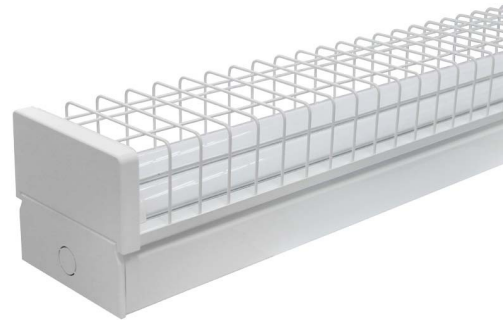

# INDOOR LED WIREGUARD BATTEN

## Product Features

- Easy Installation
- IP40 Indoor use only
- No UV and IR radiation
- Surface mount installation
- Double T8 LED Tubes

## Technical Specification

Model	LED-DPB220
Watts	36W
Input Voltage	AC 220~240V
Power Factor	>0.95
Beam Angle	120°
Colour Temp.	5500-6000K
CRI	Ra>80
Lumens Output	3200lm ± 5%
Size (L*W*H)	1230*124*90mm
IP Grade	IP40
Cover	PMMA Diffuser