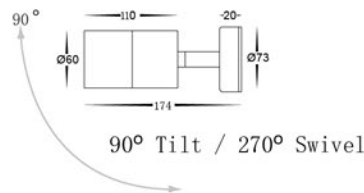

**DIMENSIONS**

Model No.	Input	Lumen	CCT	Beam Angle	CRI
2122	240V 50Hz	2x540lm	3000K	120°	>80
2122	240V 50Hz	2x540lm	6000K	120°	>80

**Single Adjustable Spot Light 2133**

**PRODUCT FEATURES**

- Single adjustable wall pillar light
- High output reflector to maximise light
- IP rating: IP65
- 240v GU10 35w max
- Stainless steel 316/Solid copper;
- Aluminium powder coated black/white;
- Titanium/silver coloured aluminium

**DIMENSIONS**

Model No.	Input	Lumen	CCT	Beam Angle	CRI
2133	240V 50Hz	540lm	3000K	120°	>80
2133	240V 50Hz	540lm	6000K	120°	>80