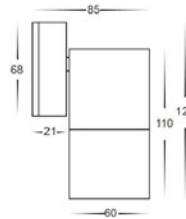

Fixed Wall Pillar Spot Light 2131

PRODUCT FEATURES

- Single adjustable wall pillar light
- High output reflector to maximise light
- IP rating: Ip65
- 240v GU10 35w max
- Stainless steel 316/Solid copper;
- Aluminium powder coated black/white;
- Titanium/silver coloured aluminium

DIMENSIONS

Model No.	Input	Lumen	CCT	Beam Angle	CRI
2131	240V 50Hz	540lm	3000K	120°	>80
2131	240V 50Hz	540lm	6000K	120°	>80