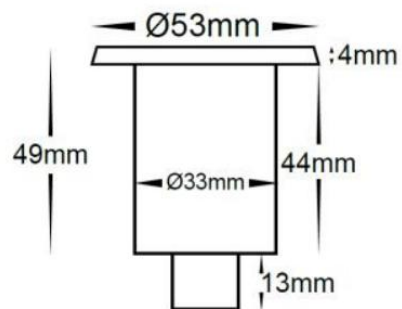

## ■ IN-GROUND DECK LIGHT 3A-5111

Model	3A-5111
Material	Stainless Steel 316
Finished Color	Stainless Steel
Power	DC 12V 1W
Color Temp	Warm White, 3000K
Dimension	53*53*49mm
IP Rate	IP67
Cutout With Canister	Φ 46mm
Cutout Without Canister	Φ 38mm