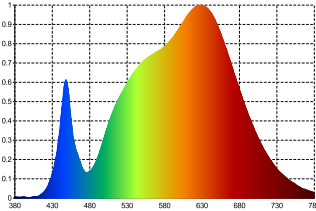

LED TRACK LIGHT-TH27LED

- Flicker-free driver to create healthy lighting environment.
- Compatible with leading and trailing edge phase cut dimmers.
- Thoughtful friction on the track arm, get rid of loose track arm experience.
- Variety of less-glare optic options.
- 5-year guarantee.

3000K

x=0.4338 y=0.403 ANSIC78-377/3000K

SDCM:: 0.282 SDCM

4000K

x=0.3818 y=0.3797 ANSIC78-377/4000K

SDCM:: 0.989 SDCM

Model	TH27LED
Power	30W
LED	Bridgelux COB LED
PF value	>0.9
Track System	3 Phase
CRI	90+
Dimmable	Yes
Warranty	5 years
Lifespan	>48,000Hrs
Inner box	L113*W97*H312mm
Carton	15pcs/CTN
Carton Size	L50*W35.5*H32.5CM
Carton Weight	16.75kg

Model	Housing Color	Voltage	Beam Angle	CCT	Optics	Lumen	Efficiency
TH27LED/WH/WW	White	200-240V 50/60Hz	60°	3000K	Lens	2394lm	78lm/w
TH27LED/WH/NW	White	200-240V 50/60Hz	60°	4000K	Lens	2445lm	82lm/w
TH27LED/BLK/WW	Black	200-240V 50/60Hz	60°	3000K	Lens	2394lm	78lm/w
TH27LED/BLK/NW	Black	200-240V 50/60Hz	60°	4000K	Lens	2445lm	82lm/w