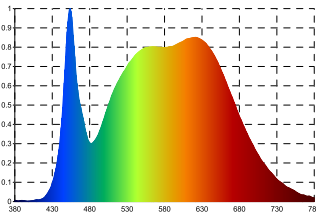

3000K

x=0.4338 y=0.403 ANSIC78-377/3000K

SDCM:: 0.282 SDCM

4000K

x=0.3818 y=0.3797 ANSIC78-377/4000K

SDCM:: 0.989 SDCM

Model	TH27LED
Power	30W
LED	Bridgelux COB LED
PF value	>0.9
Track System	3 Phase
CRI	90+
Dimmable	Yes
Warranty	5 years
Lifespan	>48,000Hrs
Inner box	L113*W97*H312mm
Carton	15pcs/CTN
Carton Size	L50*W35.5*H32.5CM
Carton Weight	16.75kg

Model	Housing Color	Voltage	Beam Angle	CCT	Optics	Lumen	Efficiency
TH27LED/WH/WW	White	200-240V 50/60Hz	60°	3000K	Lens	2394lm	78lm/w
TH27LED/WH/NW	White	200-240V 50/60Hz	60°	4000K	Lens	2445lm	82lm/w
TH27LED/BLK/WW	Black	200-240V 50/60Hz	60°	3000K	Lens	2394lm	78lm/w
TH27LED/BLK/NW	Black	200-240V 50/60Hz	60°	4000K	Lens	2445lm	82lm/w