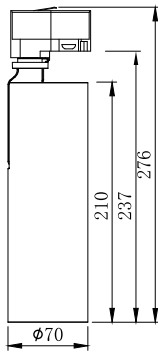

3000K

x=0.4338 y=0.403 ANSIC78-377/3000K

SDCM:: 0.282 SDCM

4000K

x=0.3818 y=0.3797 ANSIC78-377/4000K

SDCM:: 0.989 SDCM

Model	TH27LED
Power	30W
LED	Bridgelux COB LED
PF value	>0.9
Track System	3 Phase
CRI	90+
Dimmable	Yes
Warranty	5 years
Lifespan	>48,000Hrs
Inner box	L113*W97*H312mm
Carton	15pcs/CTN
Carton Size	L50*W35.5*H32.5CM
Carton Weight	16.75kg