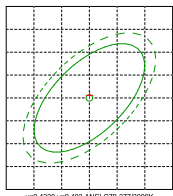

LED TRACK LIGHT-TH27LED

- Flicker-free driver to create healthy lighting environment.
- Compatible with leading and trailing edge phase cut dimmers.
- Thoughtful friction on the track arm, get rid of loose track arm experience.
- Variety of less-glare optic options.
- 5-year guarantee.

3000K

x=0.4338 y=0.403 ANSIC78-377/3000K

SDCM:: 0.282 SDCM

4000K

x=0.3818 y=0.3797 ANSIC78-377/4000K

SDCM:: 0.989 SDCM

Model	TH27LED
Power	30W
LED	Bridgelux COB LED
PF value	>0.9
Track System	3 Phase
CRI	90+
Dimmable	Yes
Warranty	5 years
Lifespan	>48,000Hrs
Inner box	L113*W97*H312mm
Carton	15pcs/CTN
Carton Size	L50*W35.5*H32.5CM
Carton Weight	16.75kg