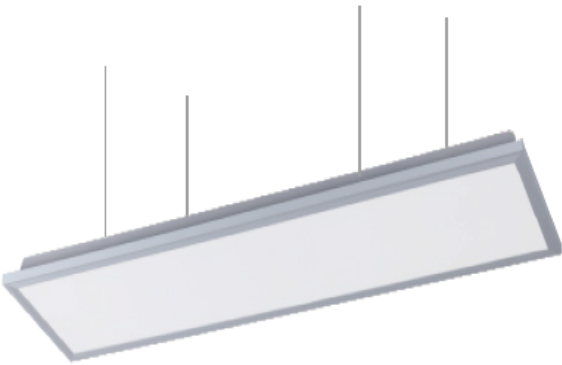

LED PANEL LIGHT- LPA new 18W 600X300

Model	LPA new 18W 600X300
Material	AL+Iron+PC
Finished Color	White
Lumen	1600lm
Beam Angle	120°
Ra	CRI 80
Color Temperature	4000K/6000K
Input Voltage	AC220-240V 50Hz
IP Rate	IP20
Cut-out	580*280mm(buckles install)
Dimension	595x295x34mm
Packaging	650x360x340 mm(6PCS)
Weight	N.W: 5.4kg
	G.W: 5.9kg