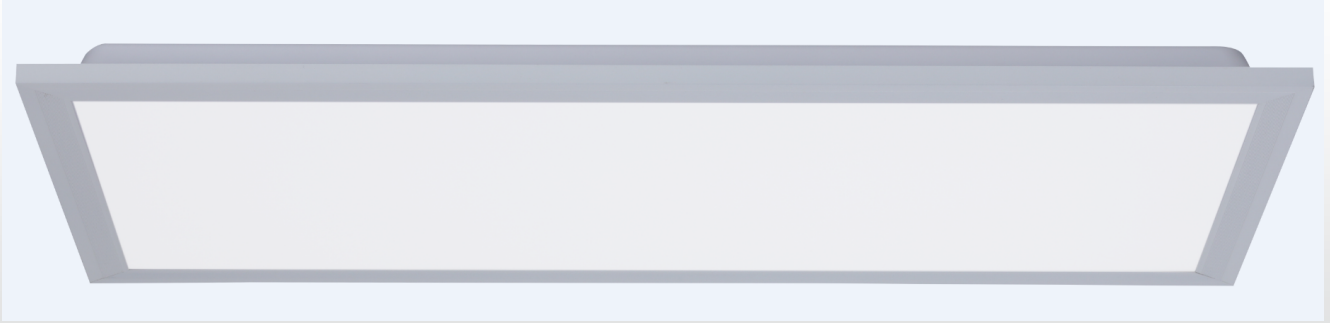

LED PANEL LIGHT- LPA new 18W 600X300

Model	LPA new 18W 600X300
Material	AL+Iron+PC
Finished Color	White
Lumen	1600lm
Beam Angle	120°
Ra	CRI 80
Color Temperature	4000K/6000K
Input Voltage	AC220-240V 50Hz
IP Rate	IP20
Cut-out	580*280mm(buckles install)
Dimension	595x295x34mm
Packaging	650x360x340 mm(6PCS)
Weight	N.W: 5.4kg
	G.W: 5.9kg