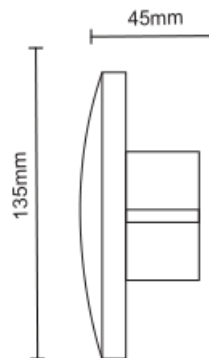

6W HIGH EFFICIENCY WALL LIGHT

6W LF-372534S

New generation SMD LED chip
Outdoor Lighting IP54&IK02
Long life, average 30,000Hours
Easy installation
Three years replacement warranty
Long life sapn with low power consumption

Black White

Technical Specification

Model	LF-372534S
Watts	6W
Input Voltage	AC 220~240
Power Factor	> 0.5
Colour Temp.	2700K~6500K
CRI	Ra>80
Lumens Output	MAX450lm
Size (L*W*D)	135*135*45mm
IP Grade	IP 54

SPECIFICATION

Power	Model	Fitting Color	CRI	Beam Angle	CCT	FLUX	Dimmable
6W	LF-372534S-WH	White	≥80	139:6°	2700~6500k	450lm	NO
6W	LF-372534S-BK	Black	≥80	139:6°	2700~6500k	350lm	NO

* The information in this datasheet may be changed by 3A Lighting at any time without prior notice.