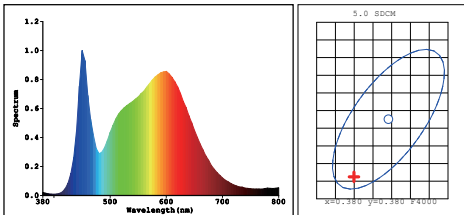

50W LG155 Tri-colour

FEATURES

- Die-cast Aluminium body, Frosted lens
- Tri-colour, 3000k/4000k/6500k tunable
- Bridgelux LED
- High lumen efficacy with 100lm/W
- Perfect internal structure for stable performance
- IP65 Weatherproof
- Robust body with IK08 rated
- Three-year-warranty
- 1.2M flex&plug fitted

3000K

4000K

6500K

Model	LG155
Voltage	AC220-240V 50/60Hz
LED	SMD2835*112pcs
Lifespan	>30000Hrs
Dimension	218.2*44.2*154.8mm
Warranty	3 years
Carton	12pcs/CTN
Carton Size	L46.8*W23.6*H30.8CM
Weight	N.W:13.5KG G.W:14.8KG

SPECIFICATION

Model	Power	Fitting Color	CRI	IP	CCT	FLUX	Dimmable
LG155	50W	Black	>80	65	3000K/5000K/6500K	5000lm	No