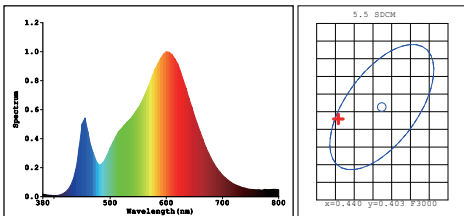

50W LG155 Tri-colour

FEATURES

- Die-cast Aluminium body, Frosted lens
- Tri-colour, 3000k/4000k/6500k tunable
- Bridgelux LED
- High lumen efficacy with 100lm/W
- Perfect internal structure for stable performance
- IP65 Weatherproof
- Robust body with IK08 rated
- Three-year-warranty
- 1.2M flex&plug fitted

3000K

4000K

6500K

Model	LG155
Voltage	AC220-240V 50/60Hz
LED	SMD2835*112pcs
Lifespan	>30000Hrs
Dimension	218.2*44.2*154.8mm
Warranty	3 years
Carton	12pcs/CTN
Carton Size	L46.8*W23.6*H30.8CM
Weight	N.W:13.5KG G.W:14.8KG

SPECIFICATION

Model	Power	Fitting Color	CRI	IP	CCT	FLUX	Dimmable
LG155	50W	Black	>80	65	3000K/5000K/6500K	5000lm	No