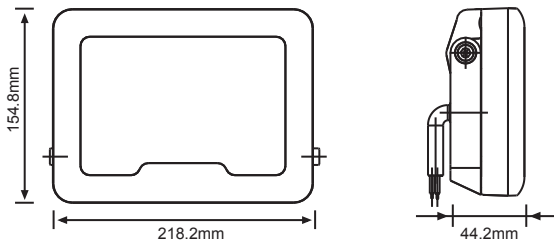

### 6500K

Model	LG155
Voltage	AC220-240V 50/60Hz
LED	SMD2835*112pcs
Lifespan	>30000Hrs
Dimension	218.2*44.2*154.8mm
Warranty	3 years
Carton	12pcs/CTN
Carton Size	L46.8*W23.6*H30.8CM
Weight	N.W:13.5KG G.W:14.8KG