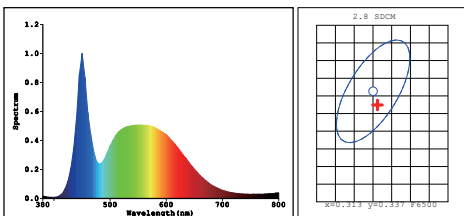

6500K

Model	LG155
Voltage	AC220-240V 50/60Hz
LED	SMD2835*112pcs
Lifespan	>30000Hrs
Dimension	218.2*44.2*154.8mm
Warranty	3 years
Carton	12pcs/CTN
Carton Size	L46.8*W23.6*H30.8CM
Weight	N.W:13.5KG G.W:14.8KG