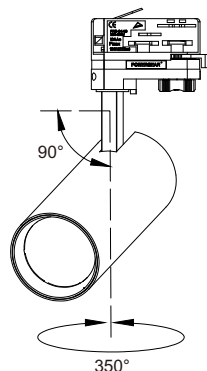

30W LED TRACK LIGHT

Product Features

- 4-wire track adaptor
- Adopt anti-glare diffuser
- Commercial grade quality and design
- Made with LM-80 certified SMD LED chips
- Long life span with low power consumption
- Black housing or white housing available

Technical Specification

Model	TH25/WH/TC	TH25/BK/TC
Watts	30W	
Input Voltage	AC 220-240V 50/60Hz	
Colour Temp.	2700K&4000K&6000K	
Lumens Output	2400lm	
CRI	Ra>90	
Beam Angle	60°	
Size	D72*H250mm	
IP Grade	IP 20	
Dimmable	Yes (Triac Dimming)	
Housing Colour	White/Black	
Carton Size	465*375*290mm 16pcs/CTN	