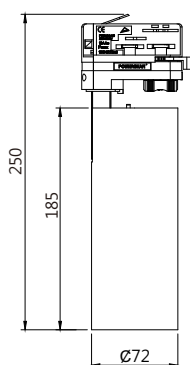

Technical Specification

Model	TH25/WH/TC	TH25/BK/TC
Watts	30W	
Input Voltage	AC 220-240V 50/60Hz	
Colour Temp.	2700K&4000K&6000K	
Lumens Output	2400lm	
CRI	Ra>90	
Beam Angle	60°	
Size	D72*H250mm	
IP Grade	IP 20	
Dimmable	Yes (Triac Dimming)	
Housing Colour	White/Black	
Carton Size	465*375*290mm 16pcs/CTN	