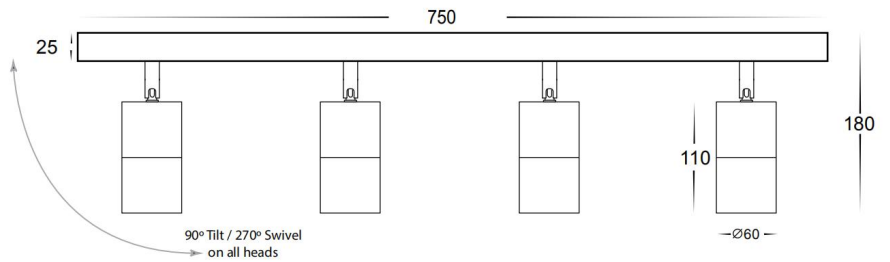

3A

LIGHTING

Outdoor Bar Light

GENERAL

Model NO.:	3A-2142-WH
Main Material:	Forging Aluminium
Finish:	Powder Coated White
IP Rating:	IP54
Dimensions (mm):	60X350X180
Gross Weight (kg):	0.9

LAMP

Light Source:	240V GU10
Wattage:	2X35W MAX
Lamp Included:	No
Maximum Lamp Length (mm):	70

3A

LIGHTING

Outdoor Bar Light

GENERAL

Model NO.:	3A-2143-WH
Main Material:	Forging Aluminium
Finish:	Powder Coated White
IP Rating:	IP54
Dimensions (mm):	60X550X180
Gross Weight (kg):	1.1

LAMP

Light Source:	240V GU10
Wattage:	3X35W MAX
Lamp Included:	No
Maximum Lamp Length (mm):	70

Outdoor Bar Light

GENERAL

Model NO.:	3A-2144-WH
Main Material:	Forging Aluminium
Finish:	Powder Coated White
IP Rating:	IP54
Dimensions (mm):	60X750X180
Gross Weight (kg):	1.3

LAMP

Light Source:	240V GU10
Wattage:	4X35W MAX
Lamp Included:	No
Maximum Lamp Length (mm):	70