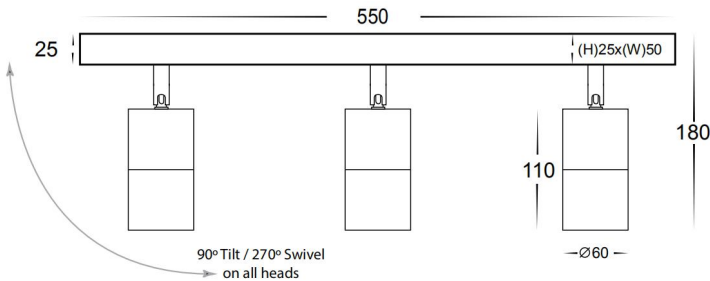

3A

LIGHTING

Outdoor Bar Light

GENERAL

Model NO.:	3A-2142-WH
Main Material:	Forging Aluminium
Finish:	Powder Coated White
IP Rating:	IP54
Dimensions (mm):	60X350X180
Gross Weight (kg):	0.9

LAMP

Light Source:	240V GU10
Wattage:	2X35W MAX
Lamp Included:	No
Maximum Lamp Length (mm):	70

3A

LIGHTING

Outdoor Bar Light

GENERAL

Model NO.:	3A-2143-WH
Main Material:	Forging Aluminium
Finish:	Powder Coated White
IP Rating:	IP54
Dimensions (mm):	60X550X180
Gross Weight (kg):	1.1

LAMP

Light Source:	240V GU10
Wattage:	3X35W MAX
Lamp Included:	No
Maximum Lamp Length (mm):	70

Outdoor Bar Light

GENERAL

Model NO.:	3A-2144-WH
Main Material:	Forging Aluminium
Finish:	Powder Coated White
IP Rating:	IP54
Dimensions (mm):	60X750X180
Gross Weight (kg):	1.3

LAMP

Light Source:	240V GU10
Wattage:	4X35W MAX
Lamp Included:	No
Maximum Lamp Length (mm):	70