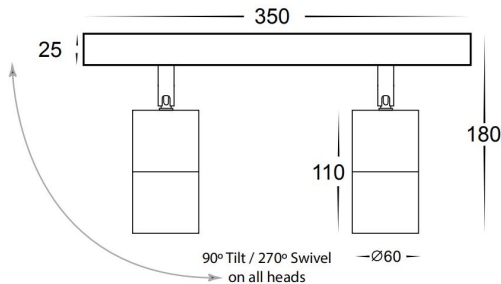

3A

LIGHTING

Outdoor Bar Light

GENERAL

Model NO.:	3A-2142-WH
Main Material:	Forging Aluminium
Finish:	Powder Coated White
IP Rating:	IP54
Dimensions (mm):	60X350X180
Gross Weight (kg):	0.9

LAMP

Light Source:	240V GU10
Wattage:	2X35W MAX
Lamp Included:	No
Maximum Lamp Length (mm):	70

3A

LIGHTING

Outdoor Bar Light

GENERAL

Model NO.:	3A-2143-WH
Main Material:	Forging Aluminium
Finish:	Powder Coated White
IP Rating:	IP54
Dimensions (mm):	60X550X180
Gross Weight (kg):	1.1

LAMP

Light Source:	240V GU10
Wattage:	3X35W MAX
Lamp Included:	No
Maximum Lamp Length (mm):	70

Outdoor Bar Light

GENERAL

Model NO.:	3A-2144-WH
Main Material:	Forging Aluminium
Finish:	Powder Coated White
IP Rating:	IP54
Dimensions (mm):	60X750X180
Gross Weight (kg):	1.3

LAMP

Light Source:	240V GU10
Wattage:	4X35W MAX
Lamp Included:	No
Maximum Lamp Length (mm):	70