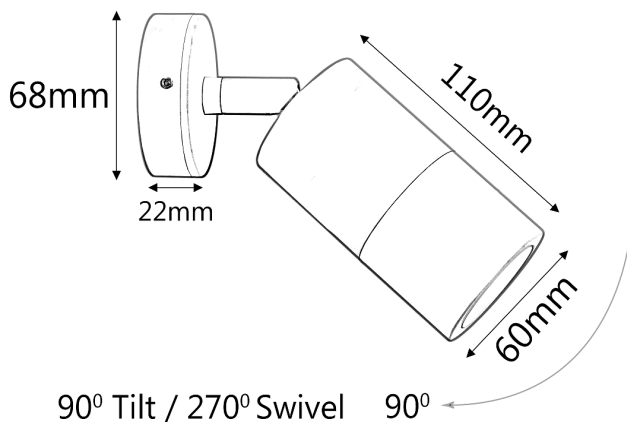

Single Adjustable Pillar Wall Spot Light

- Aluminium body
- Tempered glass diffuser
- 240V AC 50HZ
- GU10 35W MAX
- IP65

Model	3A-2123 BLK/TTM/SIL/WH
Material	Aluminium body
Finish Color	Black/Titanium/Silver/White
Input Voltage	AC 220-240V,50Hz
Lamp Holder	GU10,35W MAX
Size	110*60*85mm
Carton Size	20pcs/CTN
IP Grade	IP 65