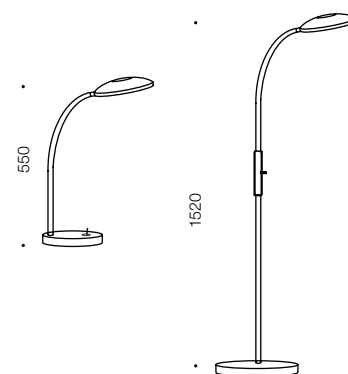

Tyler

Floor & Table Lamp

Specifications

Type	Table / Floor Lamp
Light Source	LED
Lumen	500
Colour Temp	3000k
Wattage	6w
Dimmable	No
CRI	>80
Power Factor	>0.9
Beam Angle	120
Warranty	1 year*

Colours

Black/nickel/white

Codes

Tyler FL-BK	Tyler TL-BK
Tyler FL-NK	Tyler TL-NK
Tyler FL-WH	Tyler TL-WH

Measurements

Product Approvals