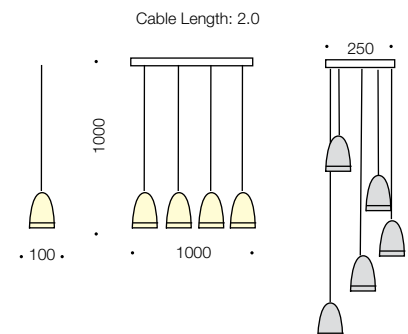

Measurements

Codes

Toffi PE1-CH	Toffi PE1-GD
Toffi PE4B-CH	Toffi PE4B-GD
Toffi PE5R-CH	Toffi PE5R-GD

Product Approvals